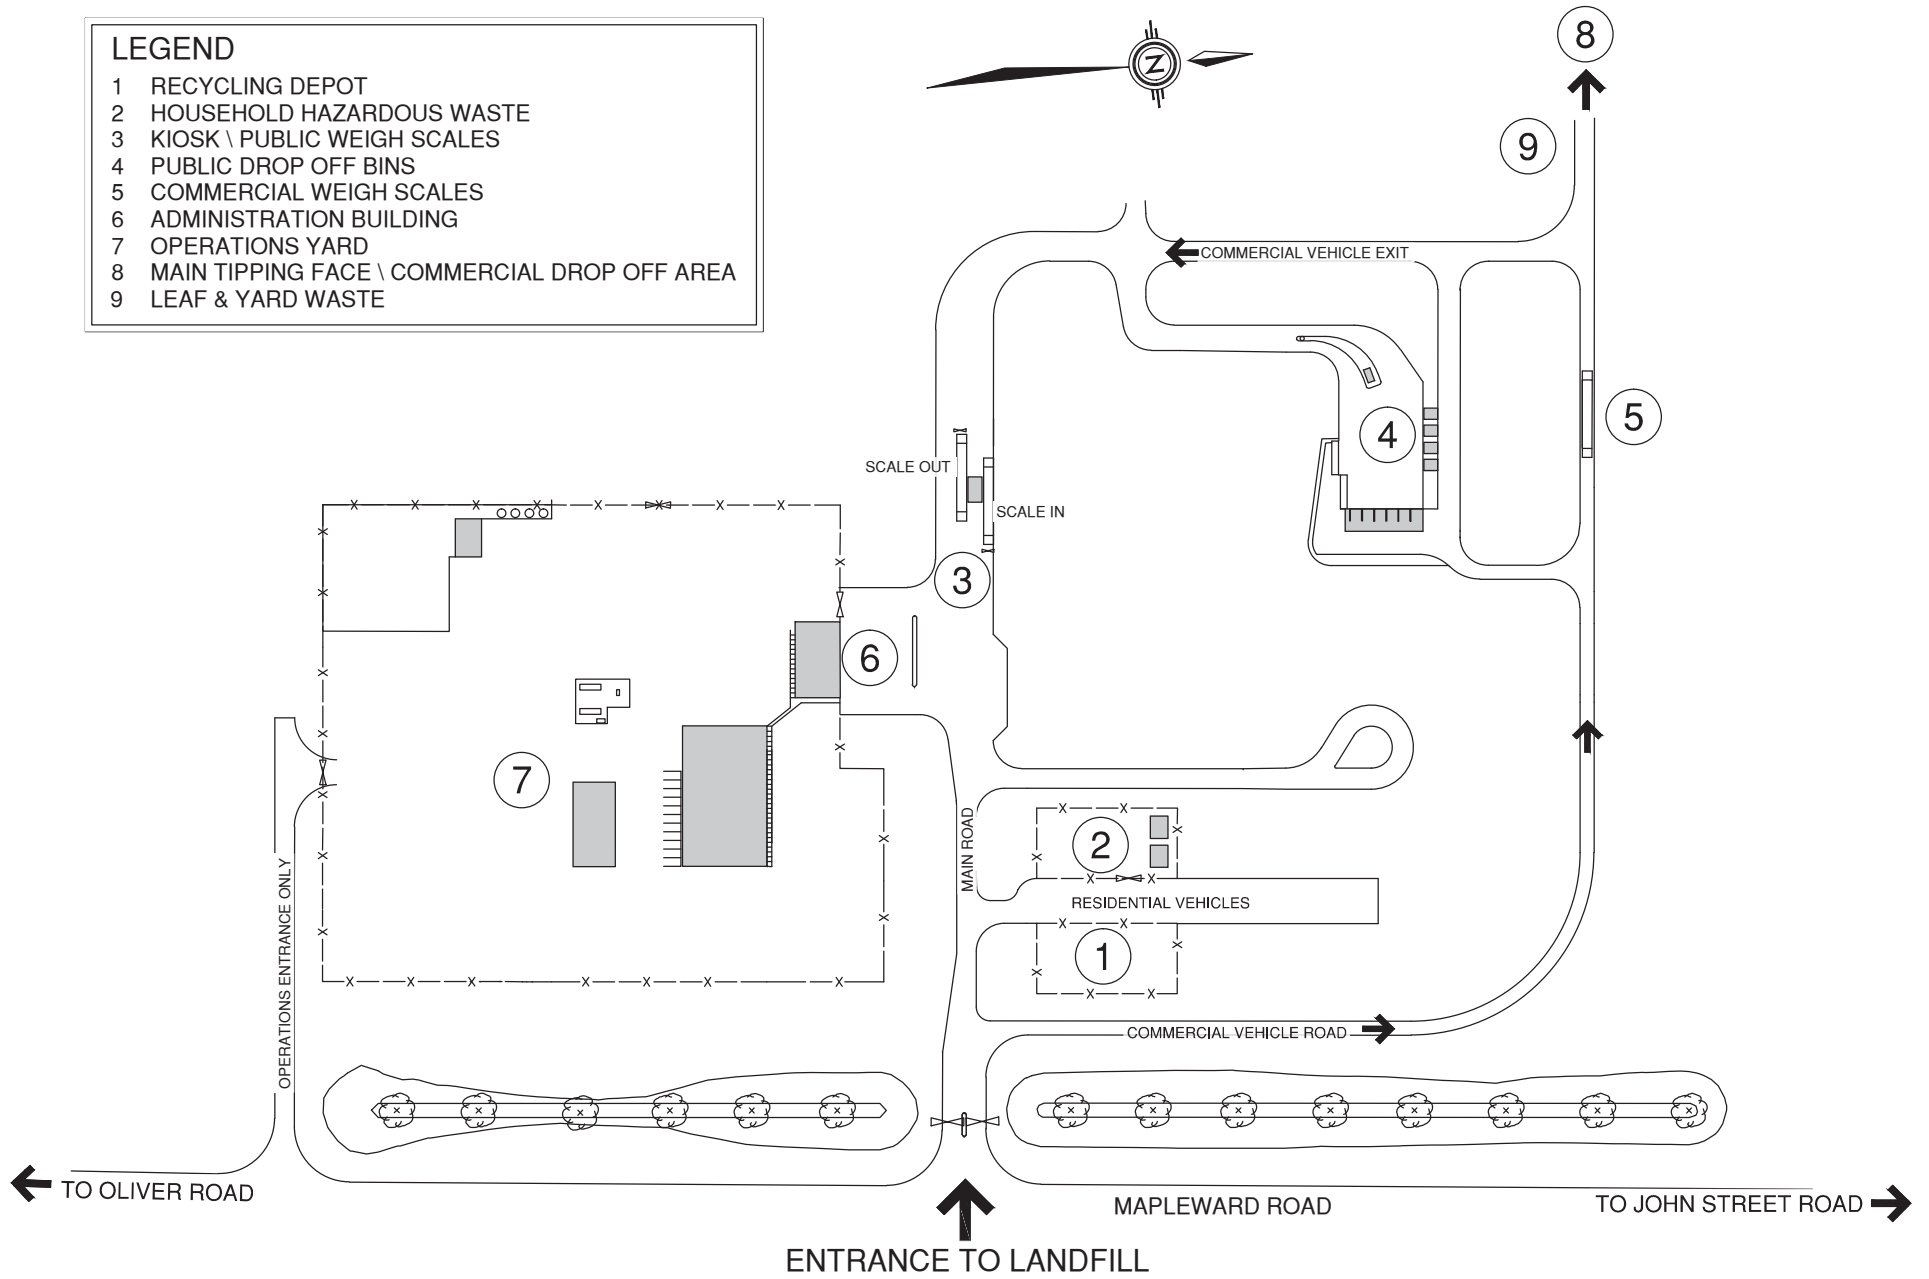

LEGEND

- 1 RECYCLING DEPOT
- 2 HOUSEHOLD HAZARDOUS WASTE
- 3 KIOSK \ PUBLIC WEIGH SCALES
- 4 PUBLIC DROP OFF BINS
- 5 COMMERCIAL WEIGH SCALES
- 6 ADMINISTRATION BUILDING
- 7 OPERATIONS YARD
- 8 MAIN TIPPING FACE \ COMMERCIAL DROP OFF AREA
- 9 LEAF & YARD WASTE

CITY OF THUNDER BAY SOLID WASTE AND RECYCLING FACILITY