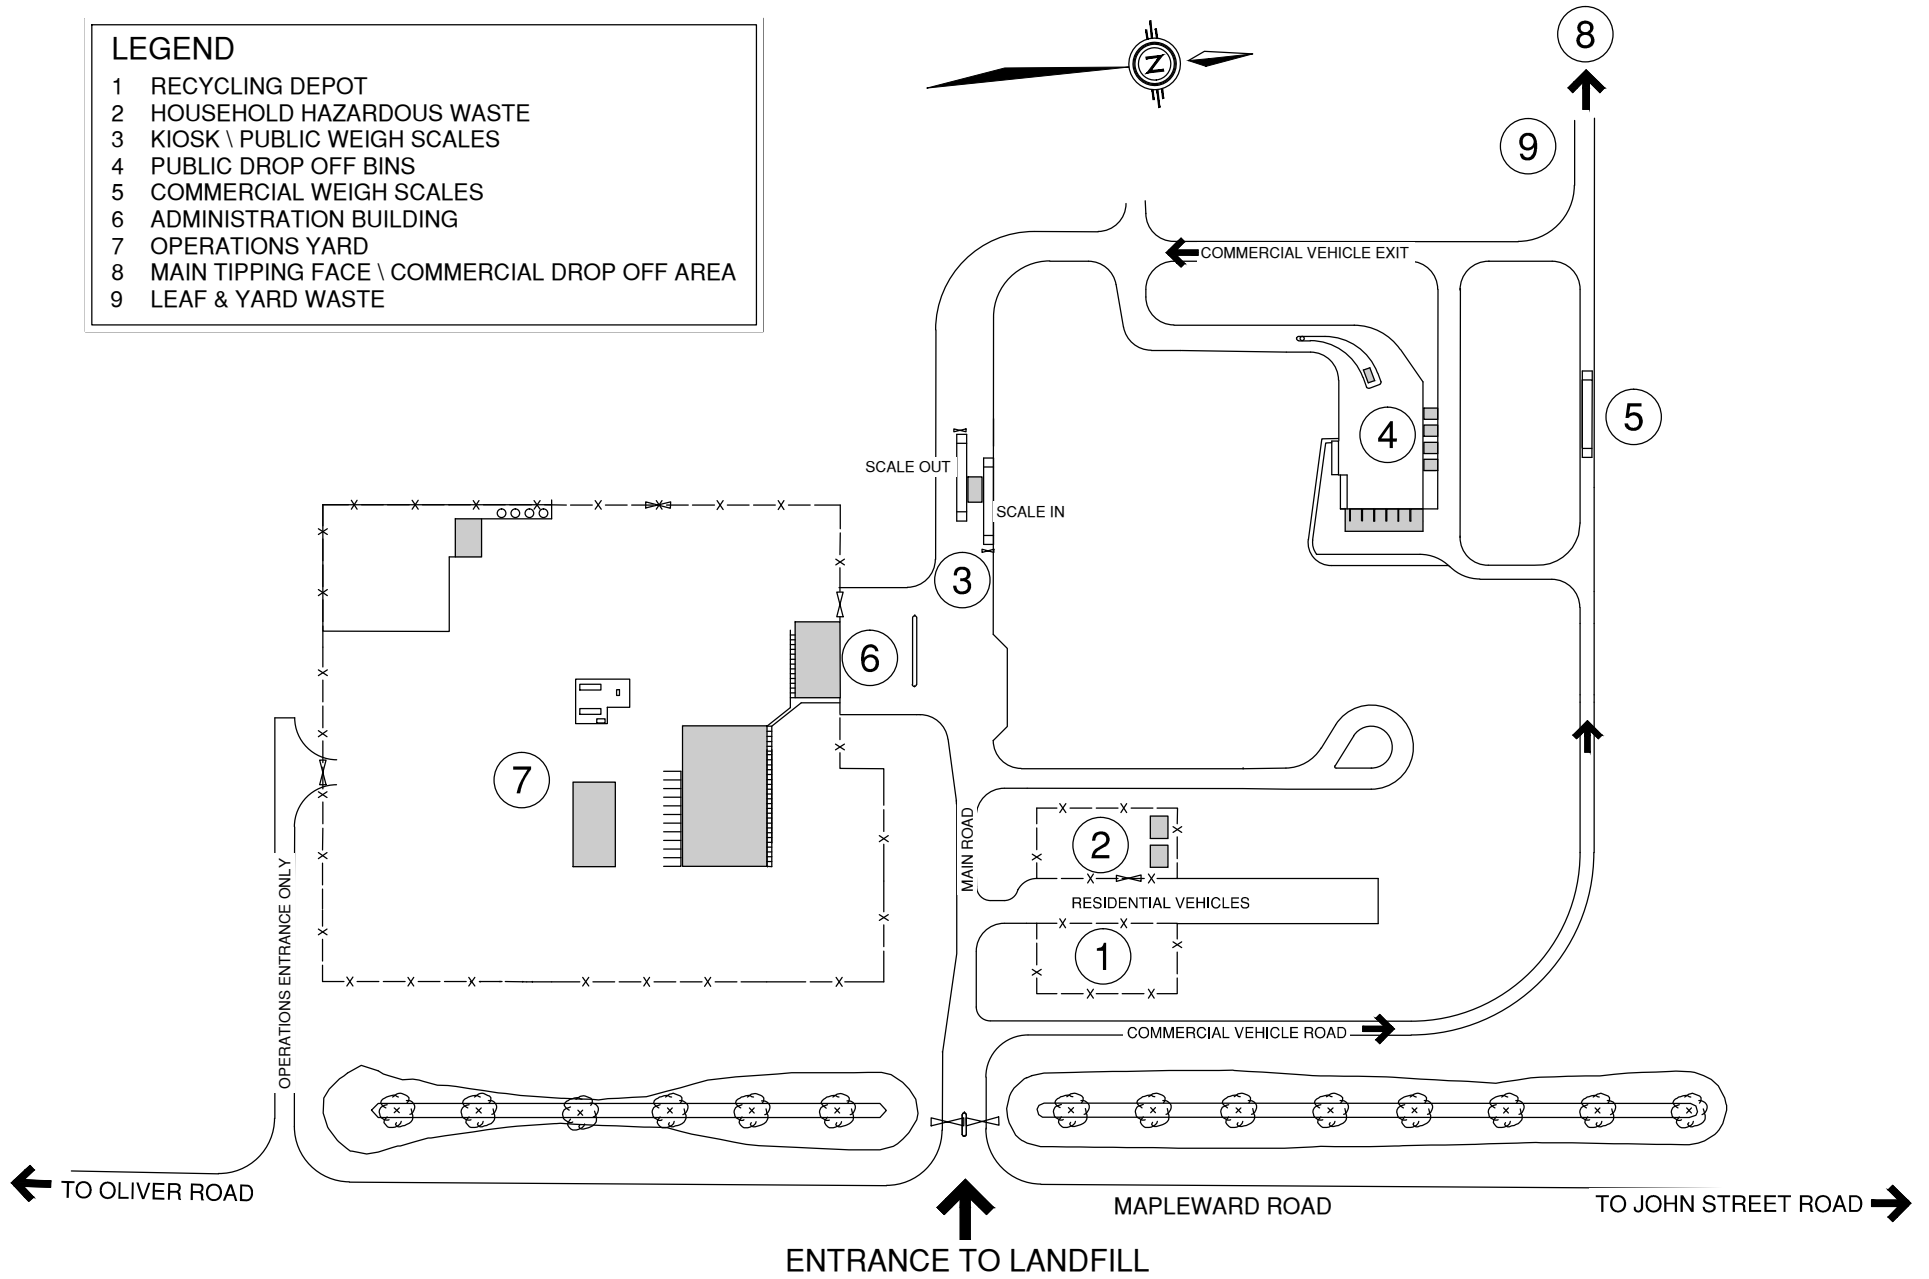

**LEGEND**

- 1 RECYCLING DEPOT
- 2 HOUSEHOLD HAZARDOUS WASTE
- 3 KIOSK \ PUBLIC WEIGH SCALES
- 4 PUBLIC DROP OFF BINS
- 5 COMMERCIAL WEIGH SCALES
- 6 ADMINISTRATION BUILDING
- 7 OPERATIONS YARD
- 8 MAIN TIPPING FACE \ COMMERCIAL DROP OFF AREA
- 9 LEAF & YARD WASTE

**CITY OF THUNDER BAY SOLID WASTE AND RECYCLING FACILITY**