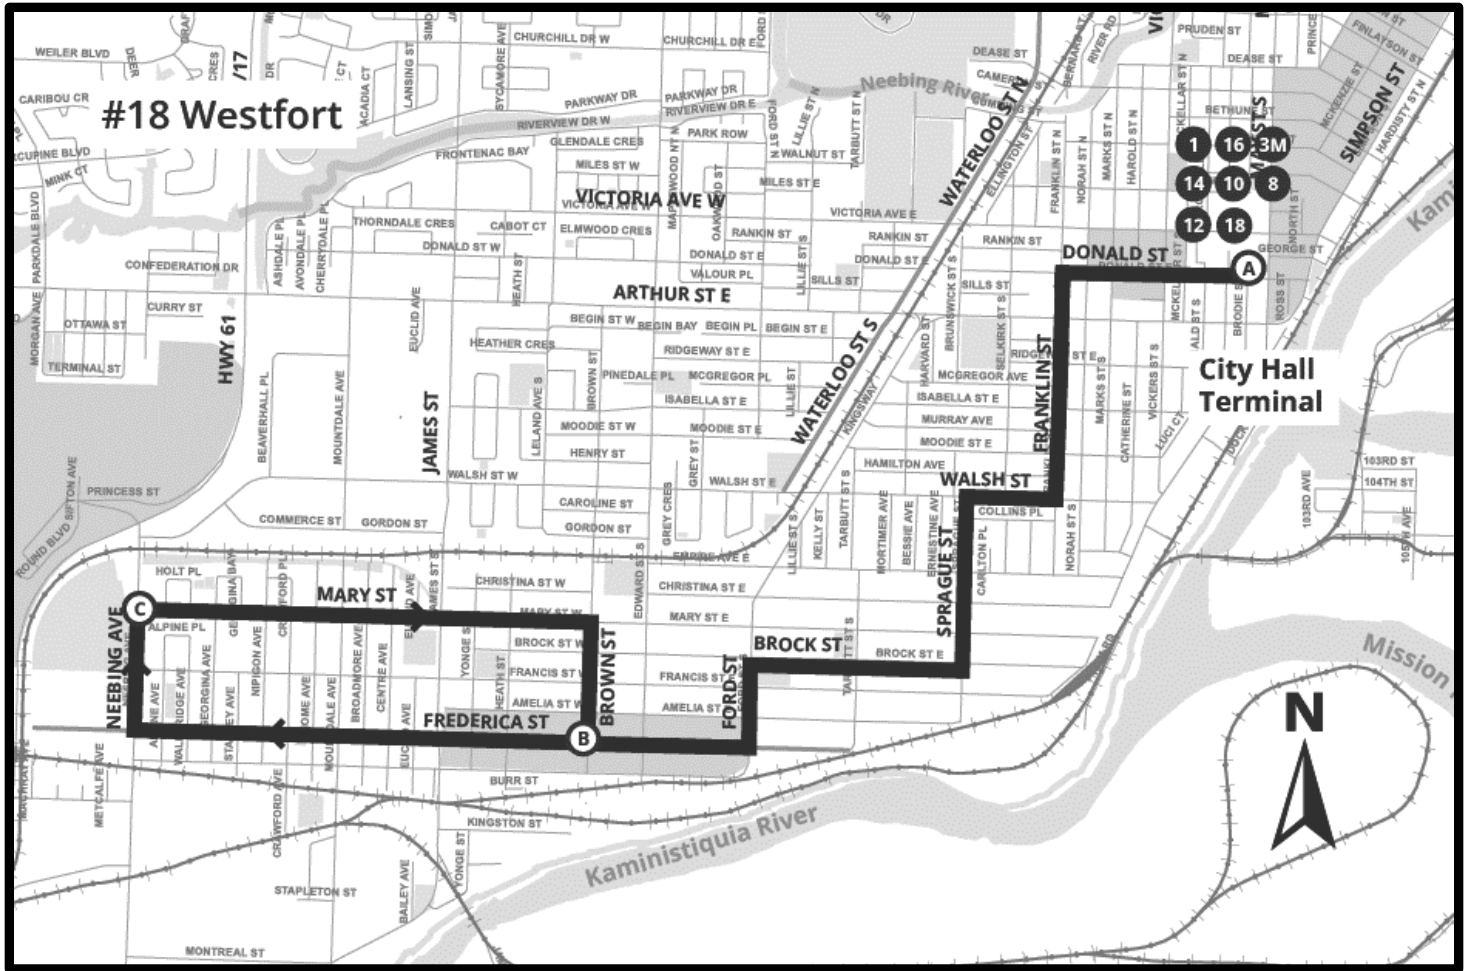

#18 Westfort

1 16 3M

14 10 8

12 18

A

City Hall Terminal

C

B