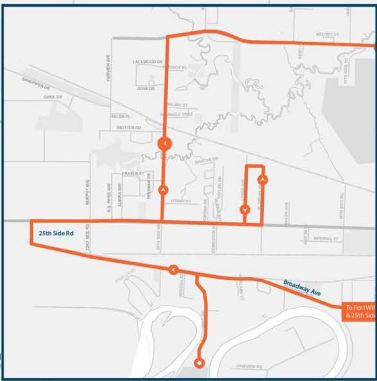

Transit system

Routes

- 1 Mainline
- 2 Crosstown
- 3M Memorial
- 3J Jumbo Gardens
- 3C County Park
- 4 Neebing
- 5 Edward
- 6 Mission
- 7 Hudson
- 8 James
- 9 Junot
- 10 Northwood
- 11 John
- 12 East End
- 13 John-Jumbo
- 14 Arthur
- 16 Balmoral

Map Key

- Major Terminals/Transfer Points
- Points of Interest
- Health Care Facilities
- Educational Institutes
- Thunder Bay Public Libraries

Points of Interest

- County Fair Plaza
- Waterfront District
- Bay & Algoma District
- Canada Games Complex
Thunder Bay Auditorium
Port Arthur Stadium
- Thunder Bay Transit Office
- Walmart
- Superstore
- Greyhound Terminal
- Intercity Shopping Area
Thunder Centre
- CLE & Silvercity
- Fort William Business District
- Fort William Gardens
- Victoriaville Centre &
City Hall
- Arthur Street Market Place
- Aviation Centre of Excellence
- Thunder Bay International
Airport
- Westfort Village
- Fort William First Nation
Business Park