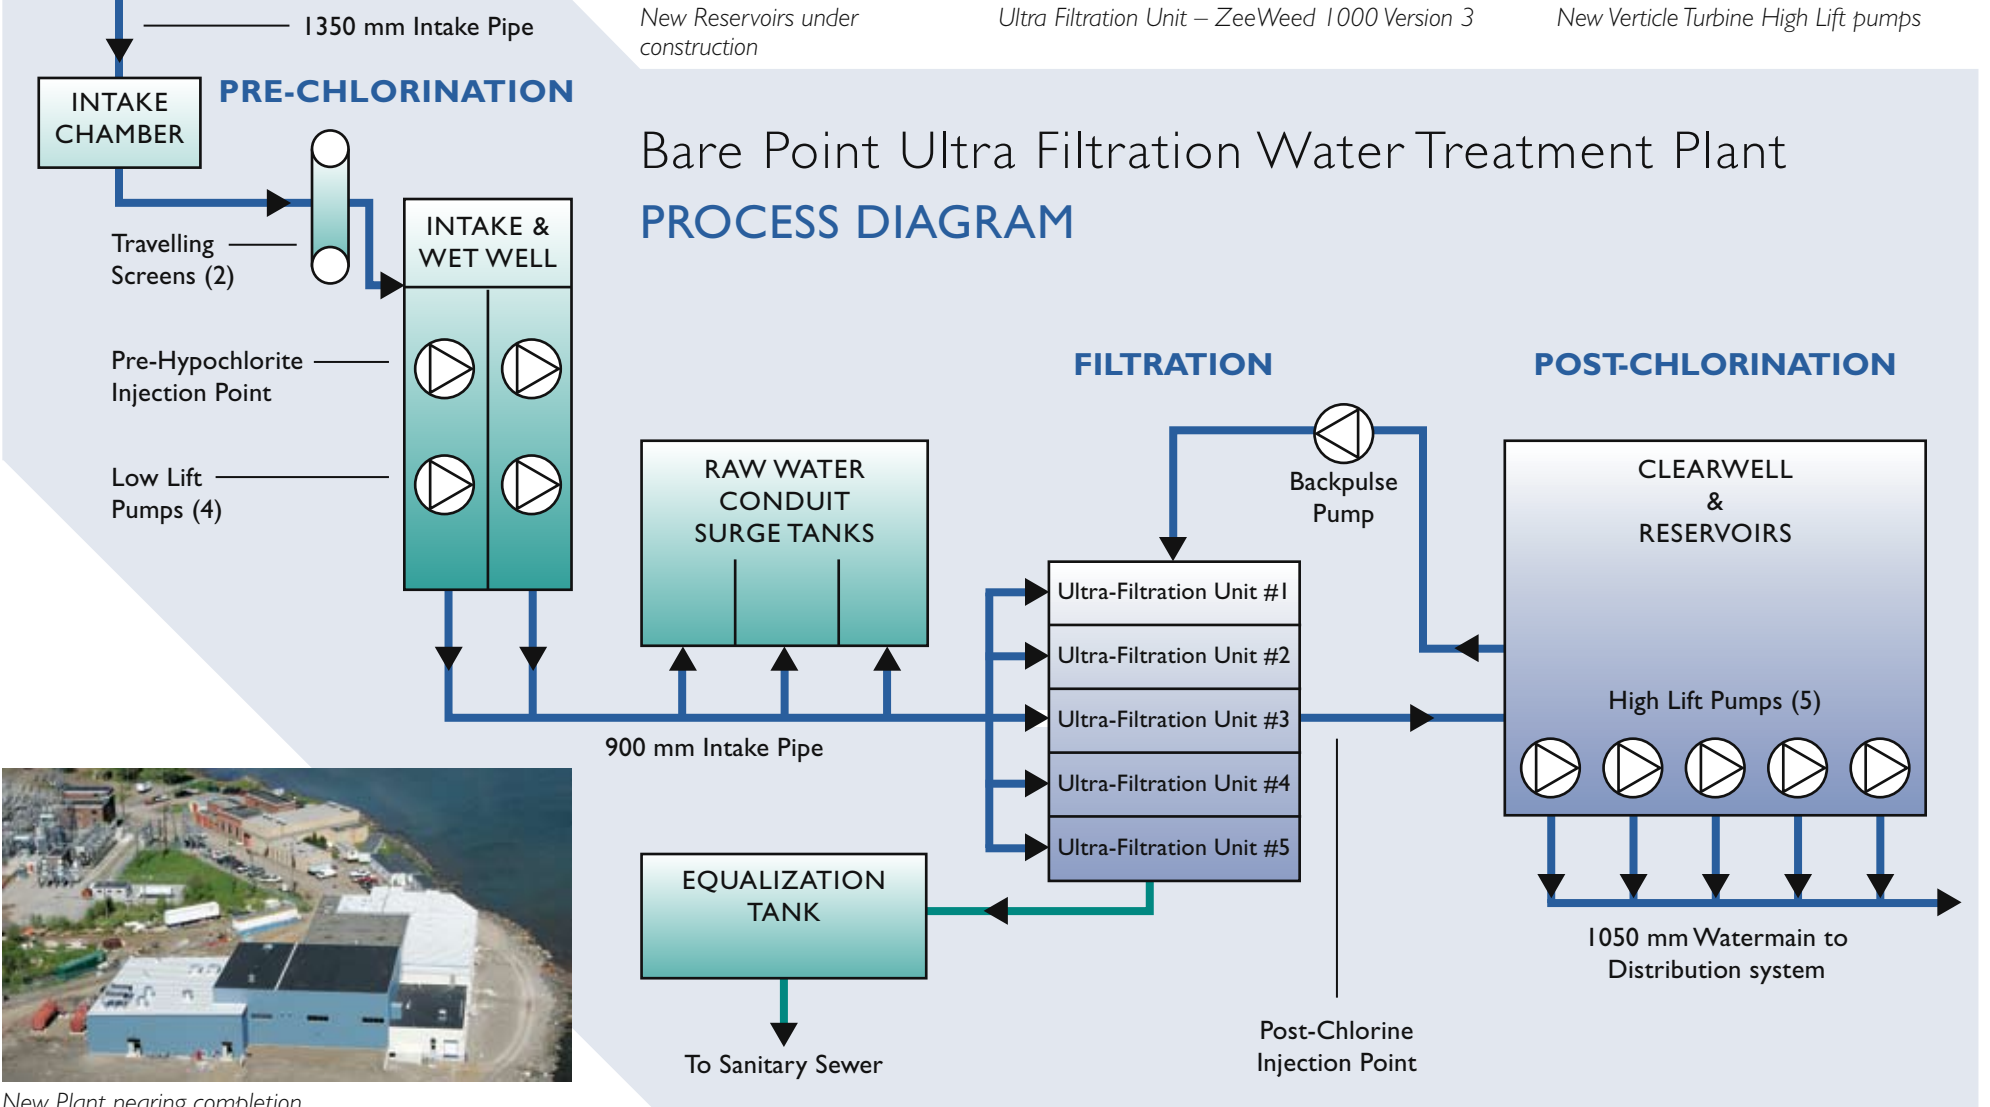

Lake Superior

New Reservoirs under construction

Ultra Filtration Unit – ZeeWeed 1000 Version 3

New Verticle Turbine High Lift pumps

New Plant nearing completion