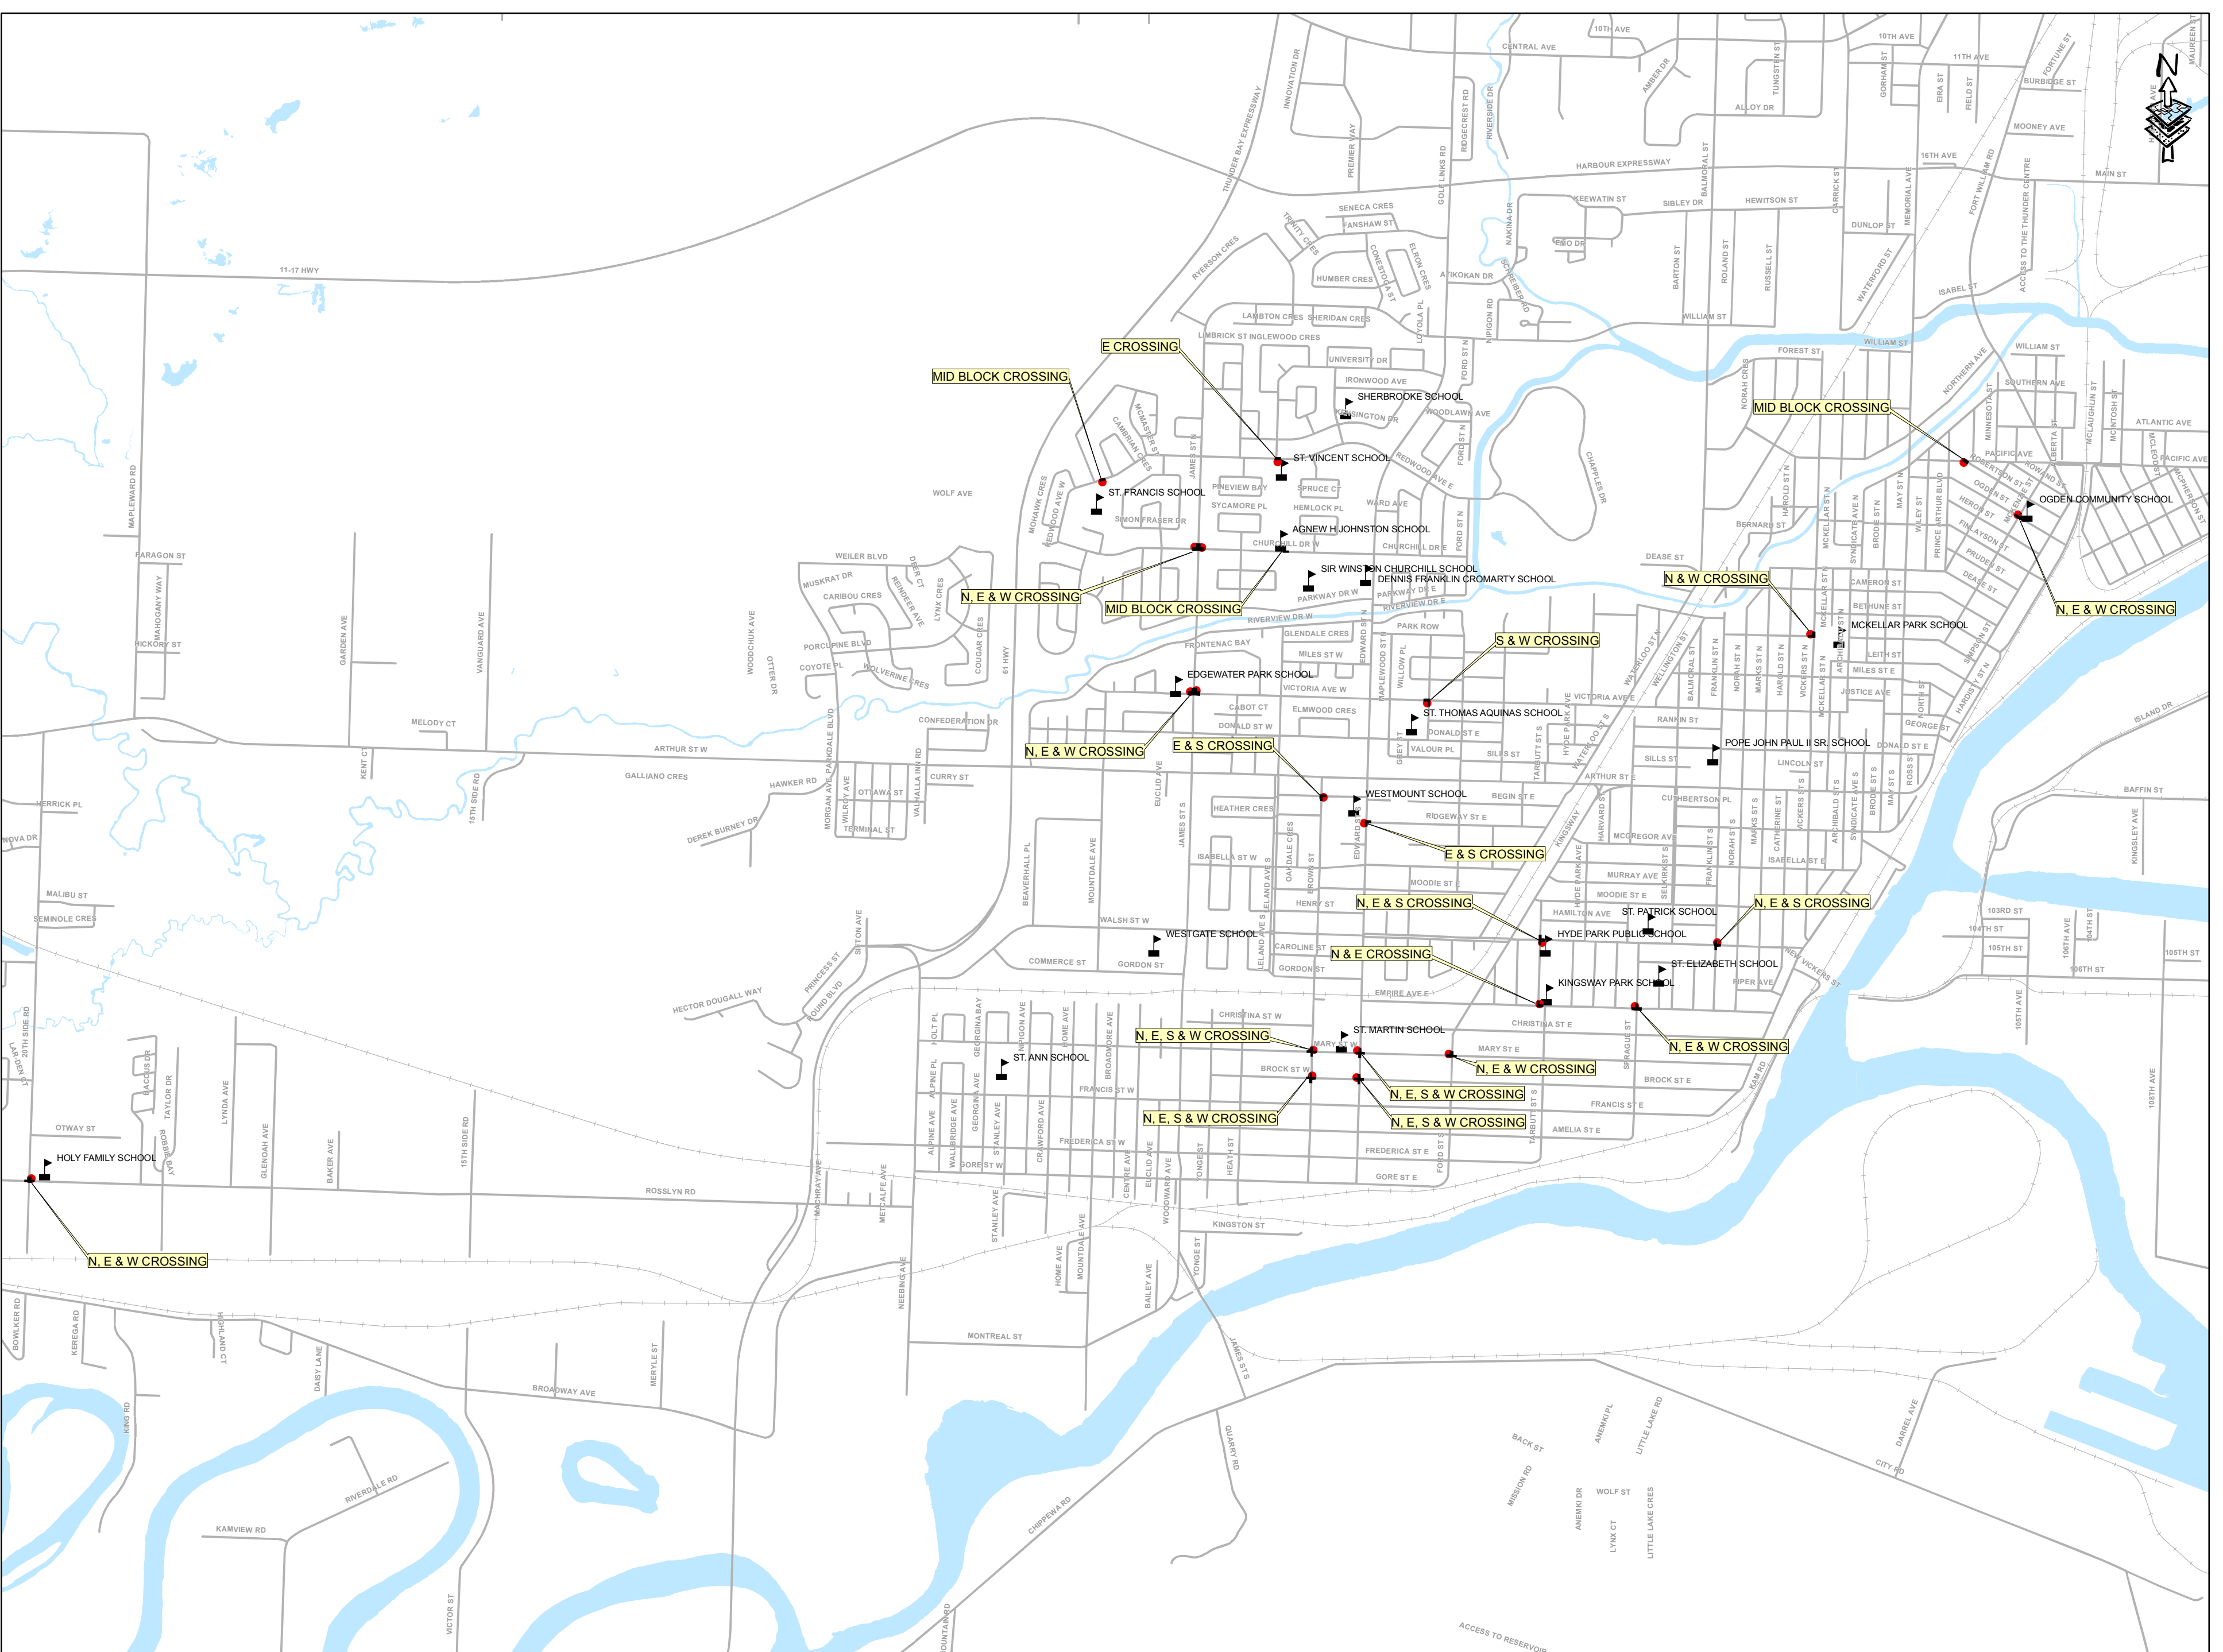

School Crossings and Guard Huts City of Thunder Bay

August 2018
Not to scale

LEGEND

-  School Crossing
-  Guard Hut