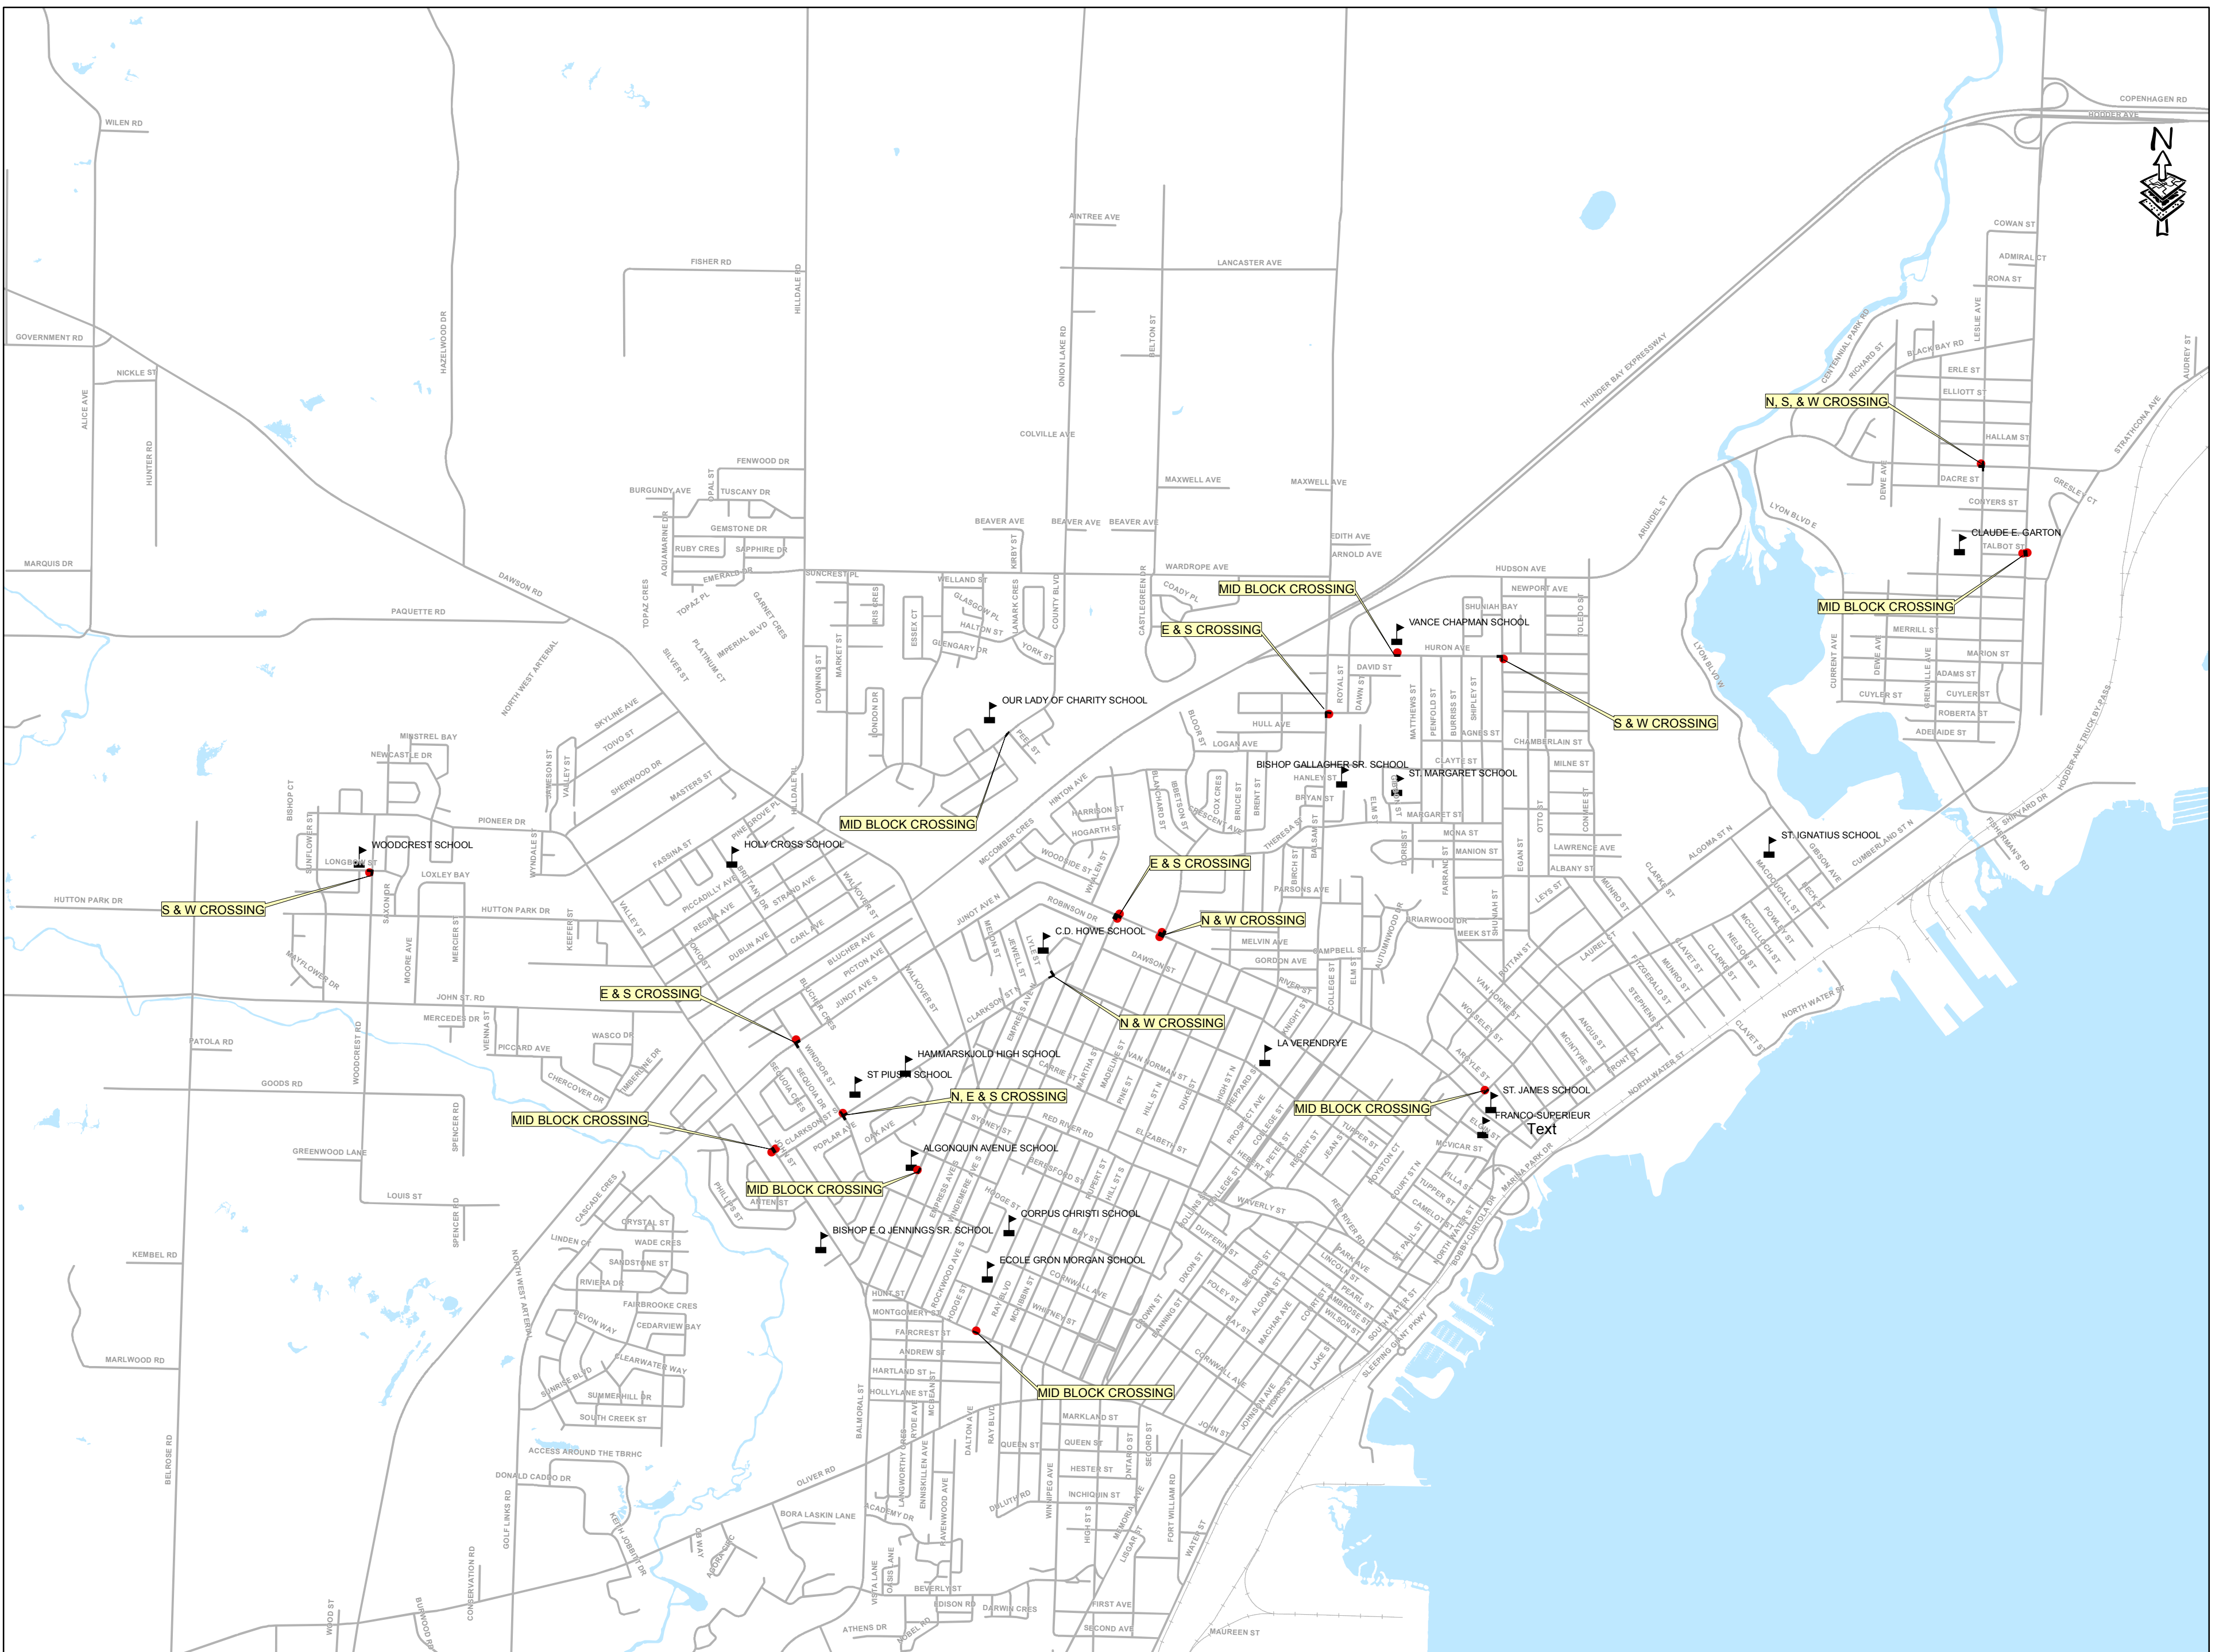

School Crossings and Guard Huts City of Thunder Bay

August 2018
Not to scale

LEGEND

-  School Crossing
-  Guard Hut